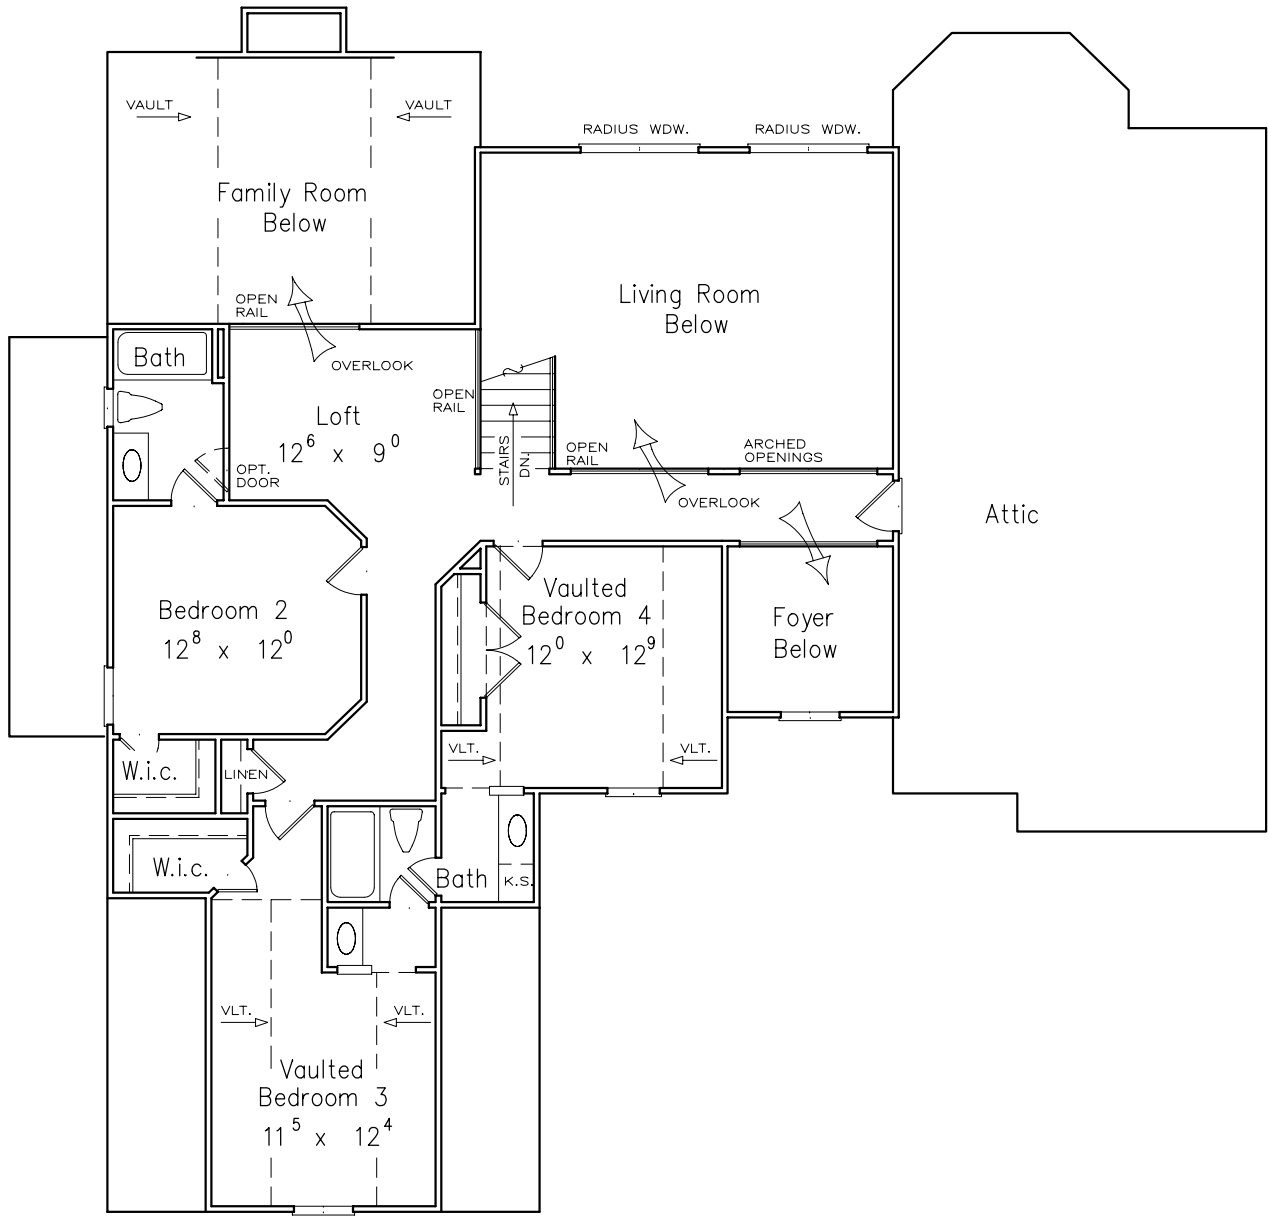

*TyCam Home Builders,
Inc.*

Presents

*The
Ashmore*

64'-0"

63'-4"

The Ashmore

Glorious Gables

The glorious gables that reach toward the blue sky give this home a stupendously noble look.

A two-story foyer offers passage to an eye-catching, two-story living room through an arched opening.

The remarkable gourmet kitchen features a large island and an intimate vaulted breakfast nook.

An octagonal sitting room, dual walk-in closets and an impressive private bath are showcased in the master suite.

Total Heated Sq. Ft. 3232