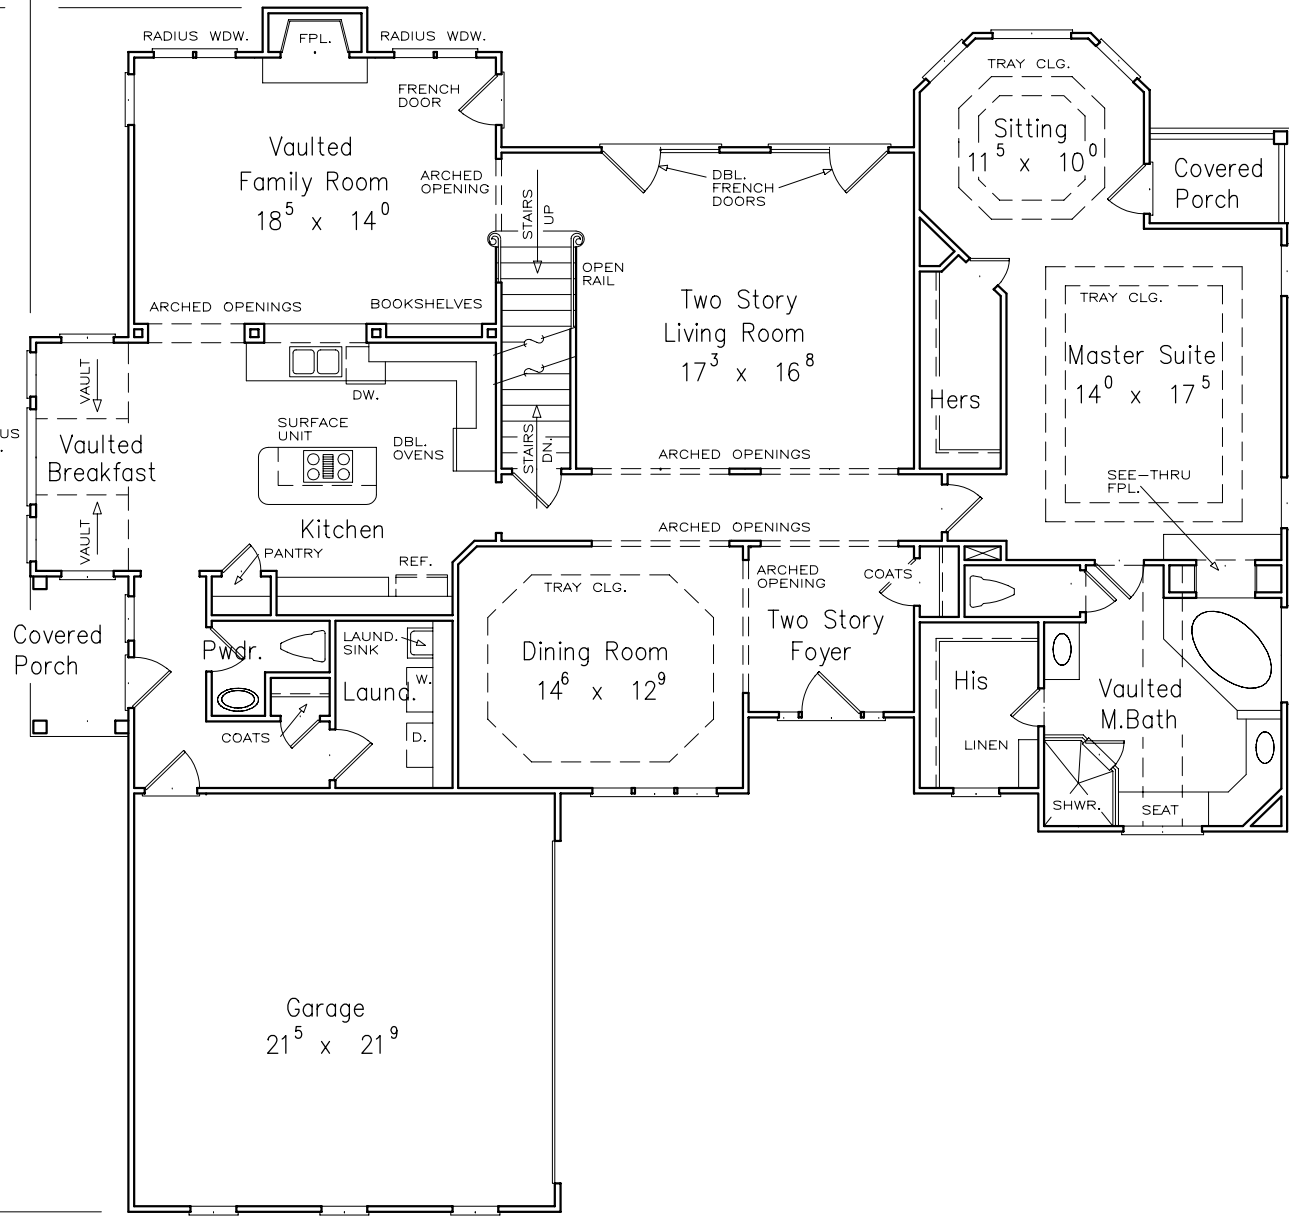

*TyCam Home Builders,
Inc.*

Presents

*The
Ashmore*

64'-0"

63'-4"

The Ashmore

Glorious Gables

The glorious gables that reach toward the blue sky give this home a stupendously noble look.

A two-story foyer offers passage to an eye-catching, two-story living room through an arched opening.

The remarkable gourmet kitchen features a large island and an intimate vaulted breakfast nook.

An octagonal sitting room, dual walk-in closets and an impressive private bath are showcased in the master suite.

Total Heated Sq. Ft. 3232