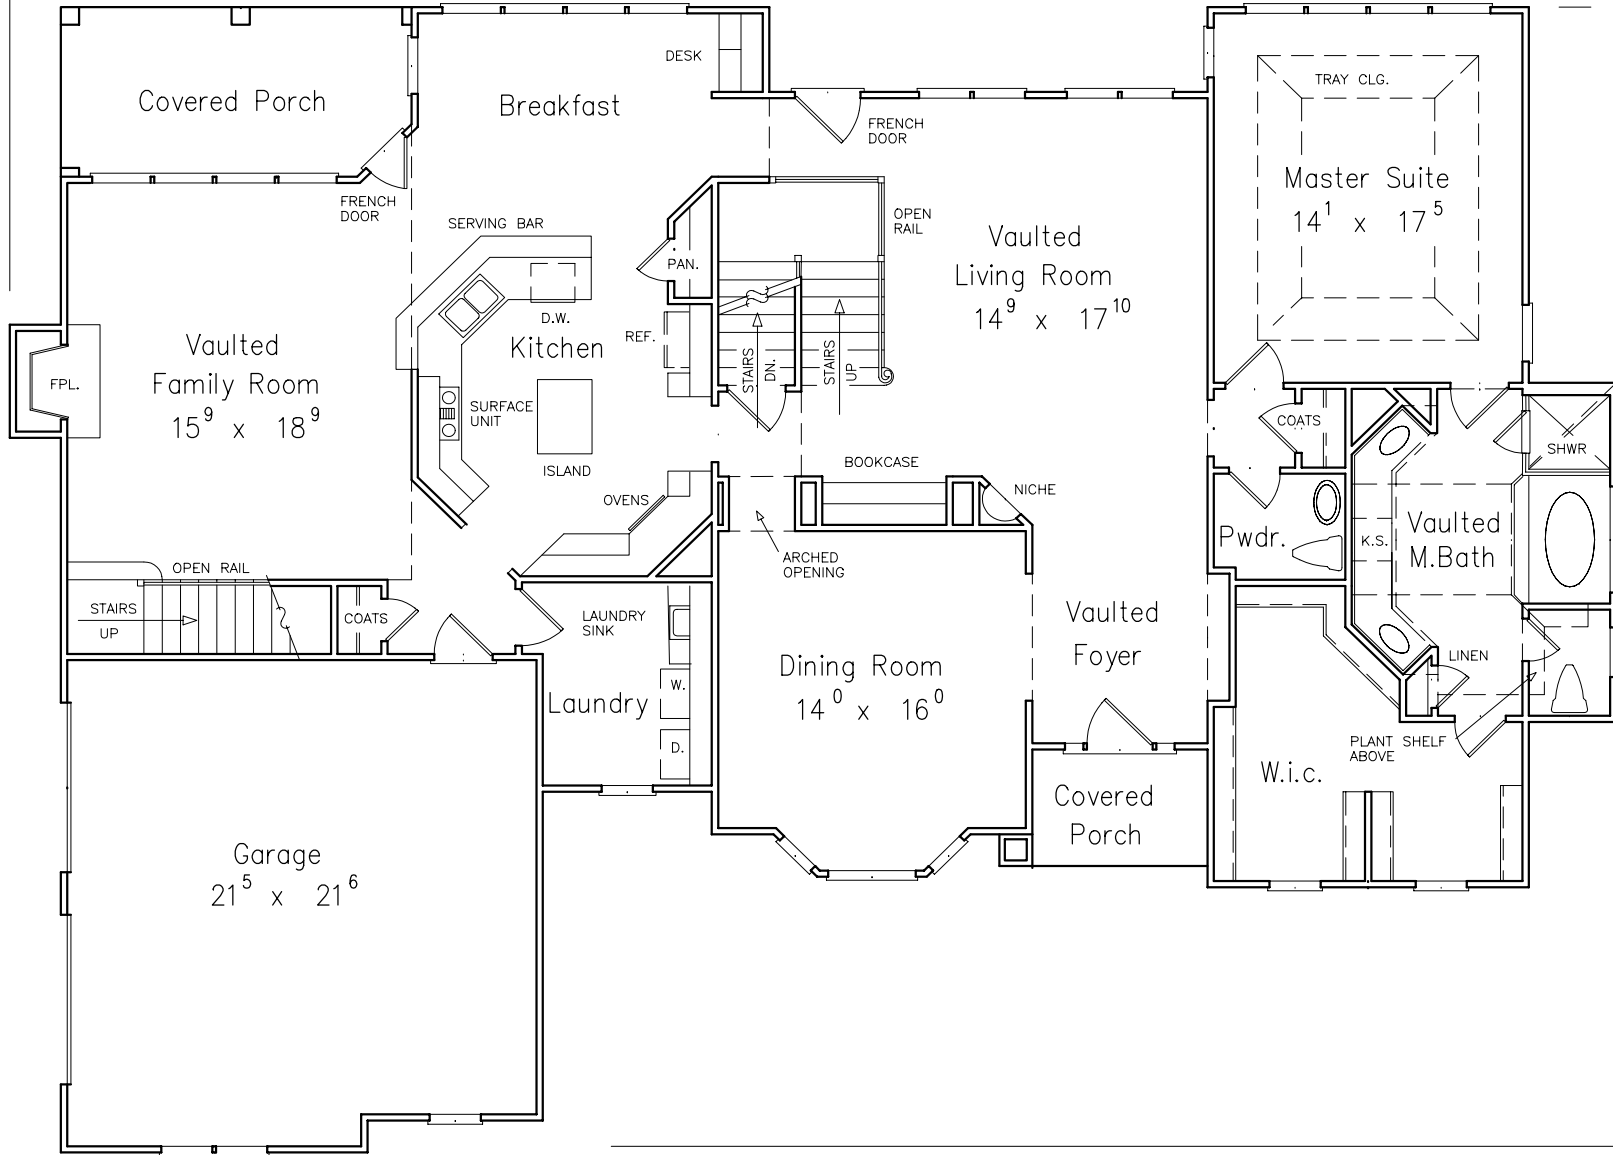

*TyCam Home Builders,
Inc.*

Presents

*The
Bellmont*

73'-4"

54'-0"

The Belmont

Executive Classic

This fantastic executive home features classic exterior styling with an up-to-date floor plan.

A huge gourmet kitchen opens to a large breakfast area perfect for informal family dining.

Nearby, the vaulted family room offers an inviting fireplace and views of a secluded covered porch.

The fabulous master suite boasts an expansive walk-in closet and a luxurious private bath with a spa tub and a separate shower.

Total Heated Sq. Ft. 3070