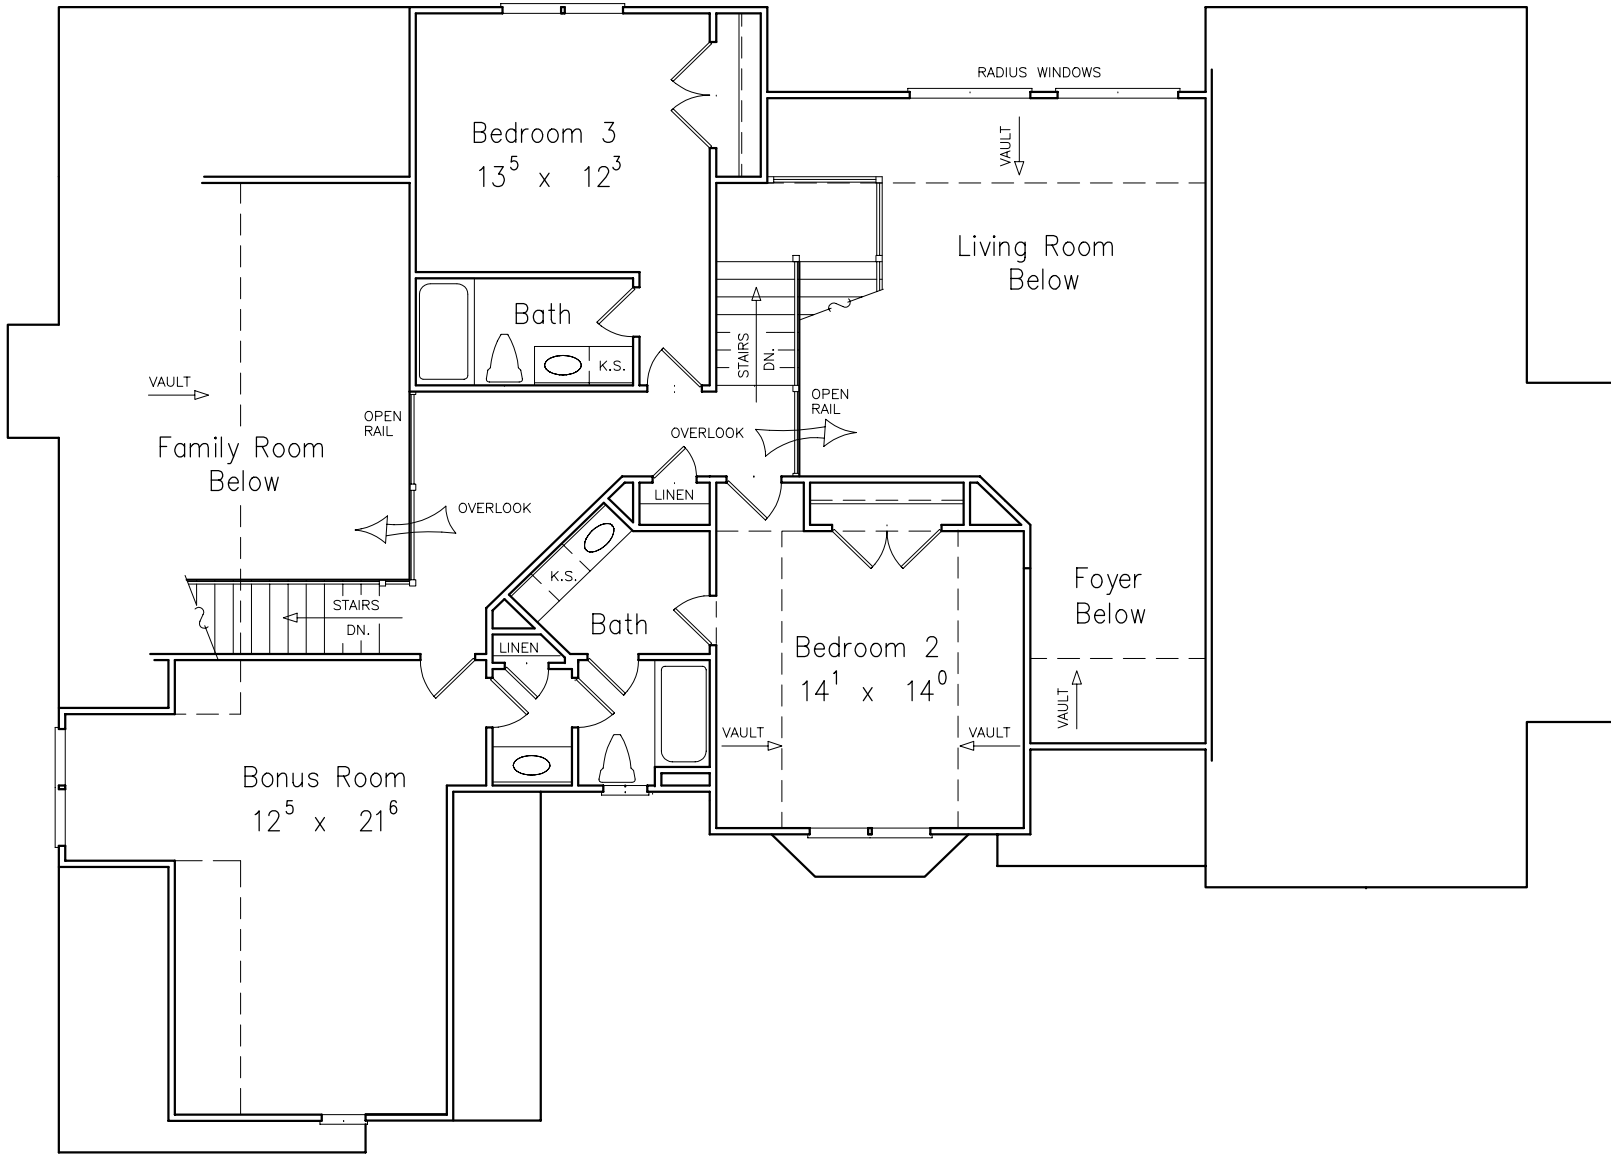

*TyCam Home Builders,
Inc.*

Presents

*The
Bellmont*

73'-4"

54'-0"

The Belmont

Executive Classic

This fantastic executive home features classic exterior styling with an up-to-date floor plan.

A huge gourmet kitchen opens to a large breakfast area perfect for informal family dining.

Nearby, the vaulted family room offers an inviting fireplace and views of a secluded covered porch.

The fabulous master suite boasts an expansive walk-in closet and a luxurious private bath with a spa tub and a separate shower.

Total Heated Sq. Ft. 3070