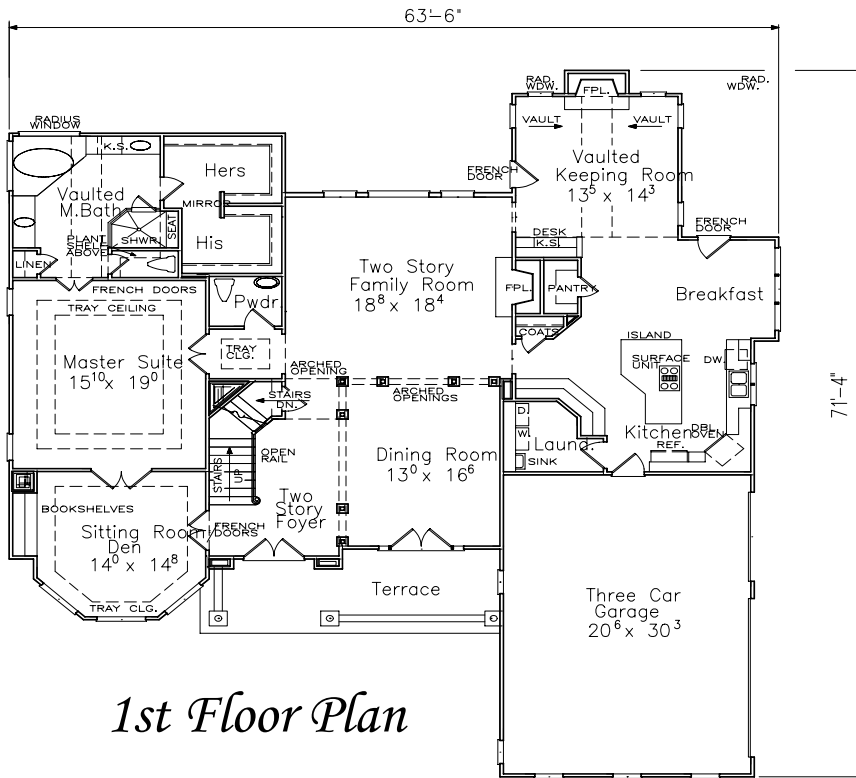

The North Hampton

Total Heated Sq. Ft. 3503