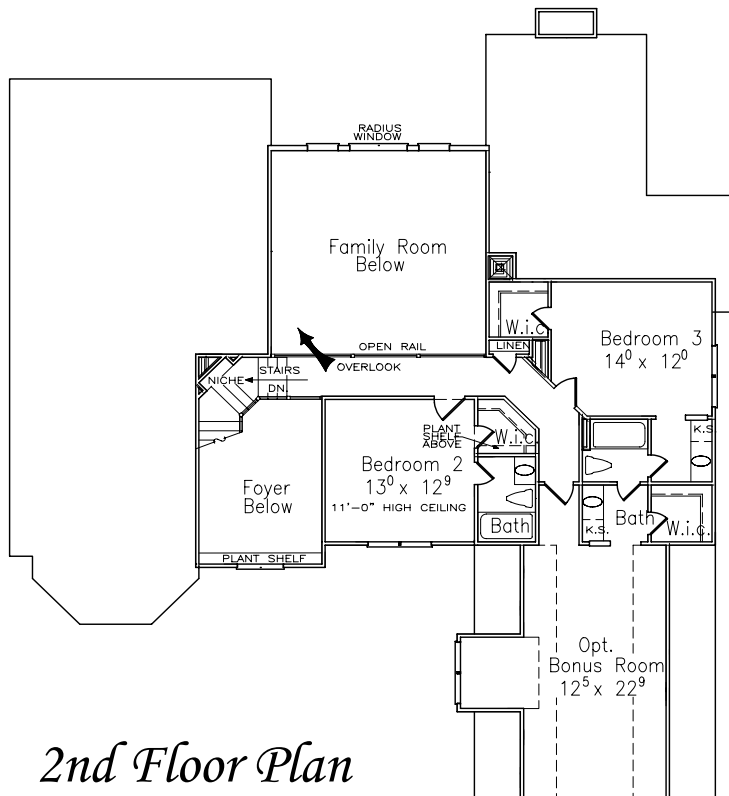

The North Hampton

Total Heated Sq. Ft. 3503