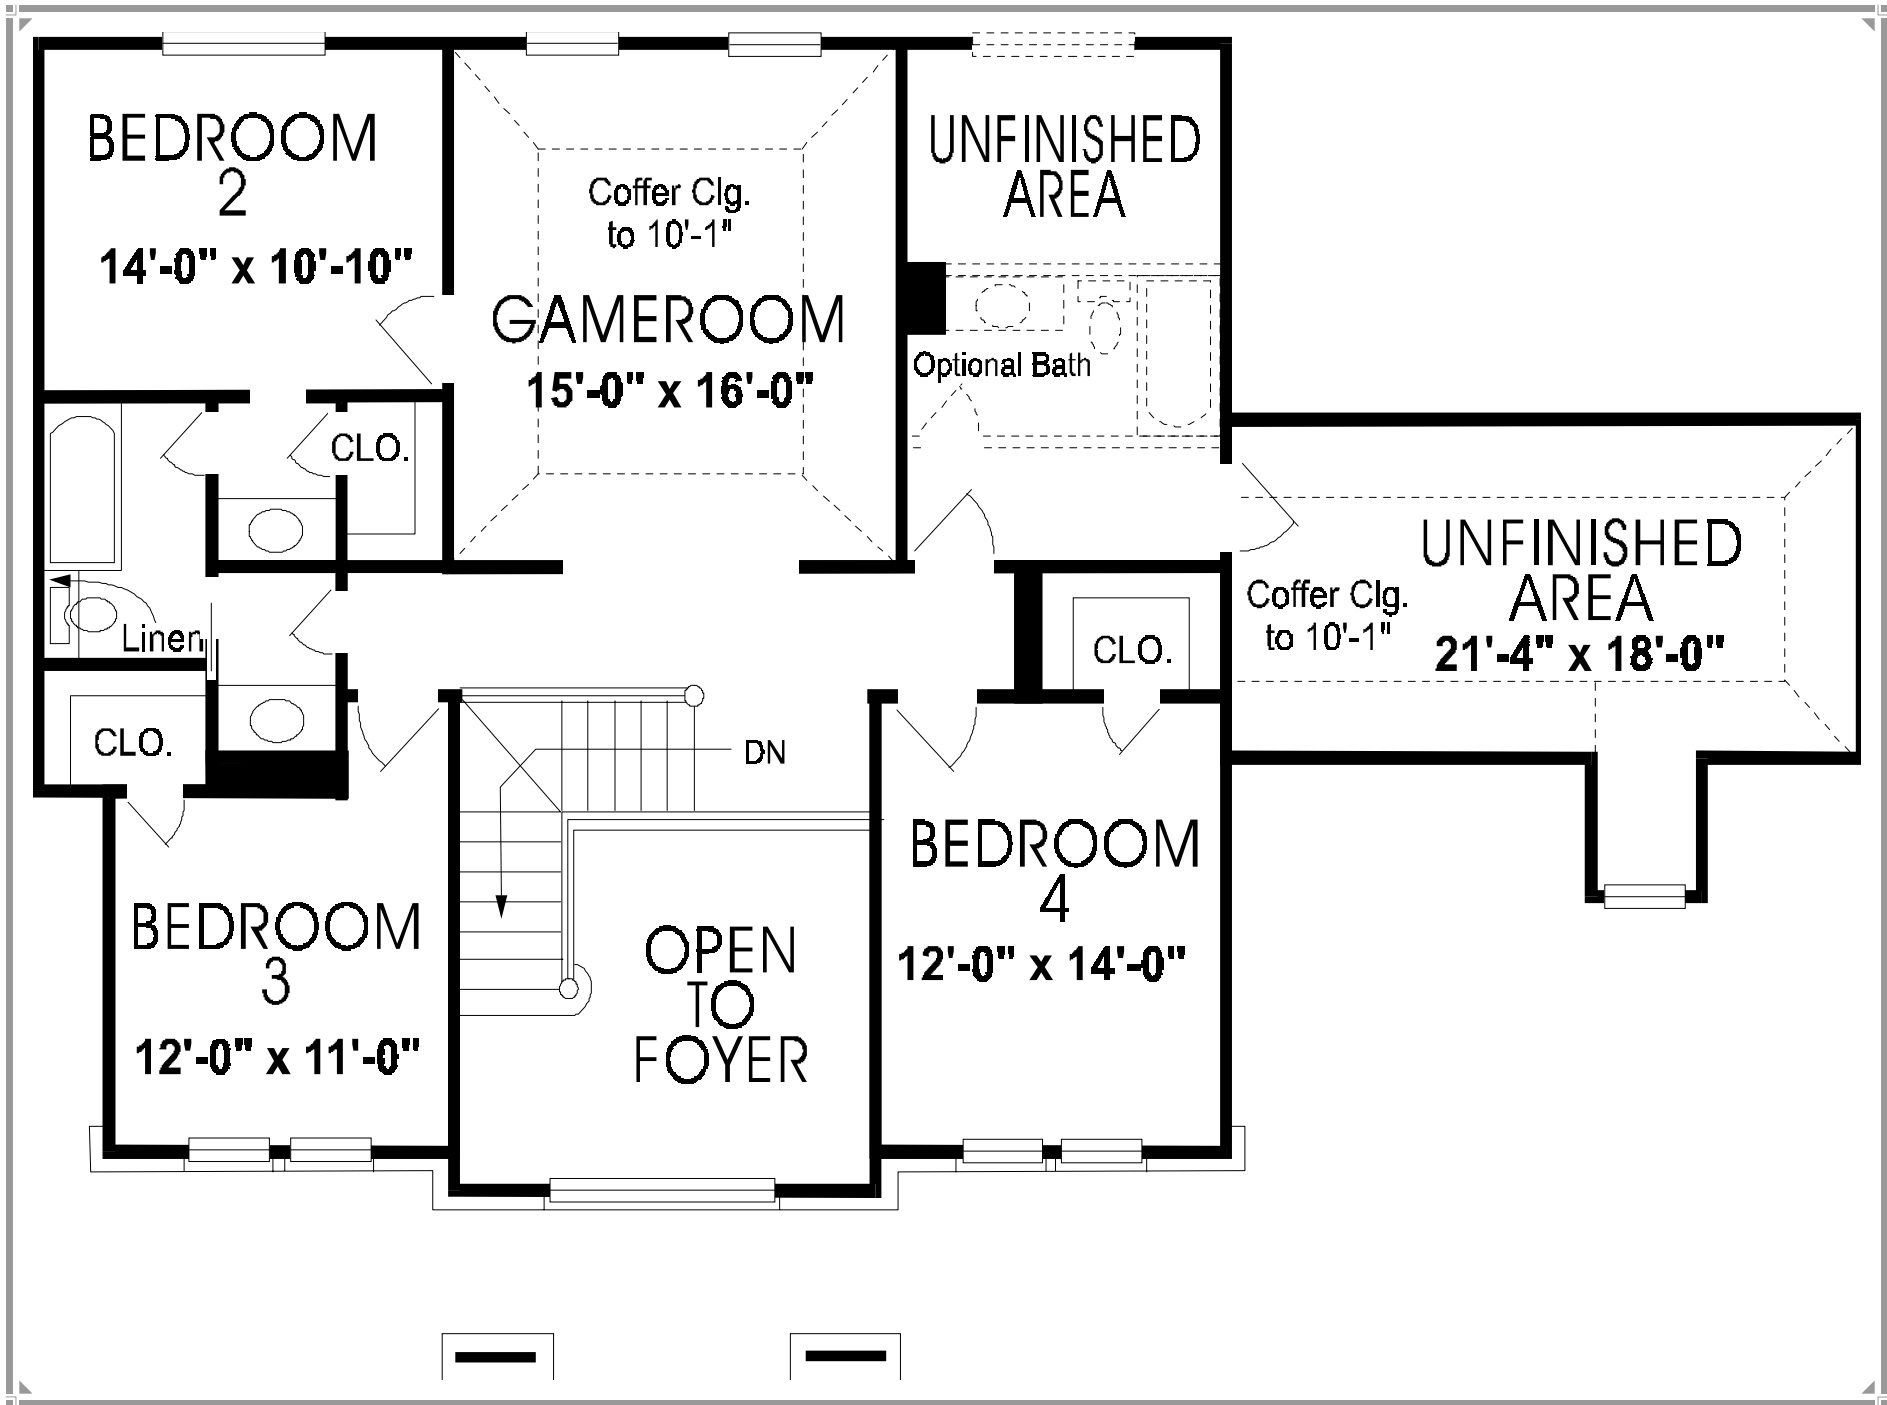

# The Norwood

*Total Heated Sq. Ft. 3350*

45' - 10"

76' - 0"

## *Tasteful Impression*

*A stately facade of stylish quoins, brick detail and a soaring arched entry creates a tasteful impression for this four-bedroom home, which offers plenty of room for expansion.*

*The foyer opens to a sprawling family room with a fireplace. The adjoining island kitchen sports a handy snack bar and a sunny bayed breakfast nook.*

*Upstairs, an elegant loft overlooks the foyer, while the spacious game room features a coffered ceiling. Three ample bedrooms and two unfinished areas fill out the floor.*

*Total Heated Sq. Ft. 3350*