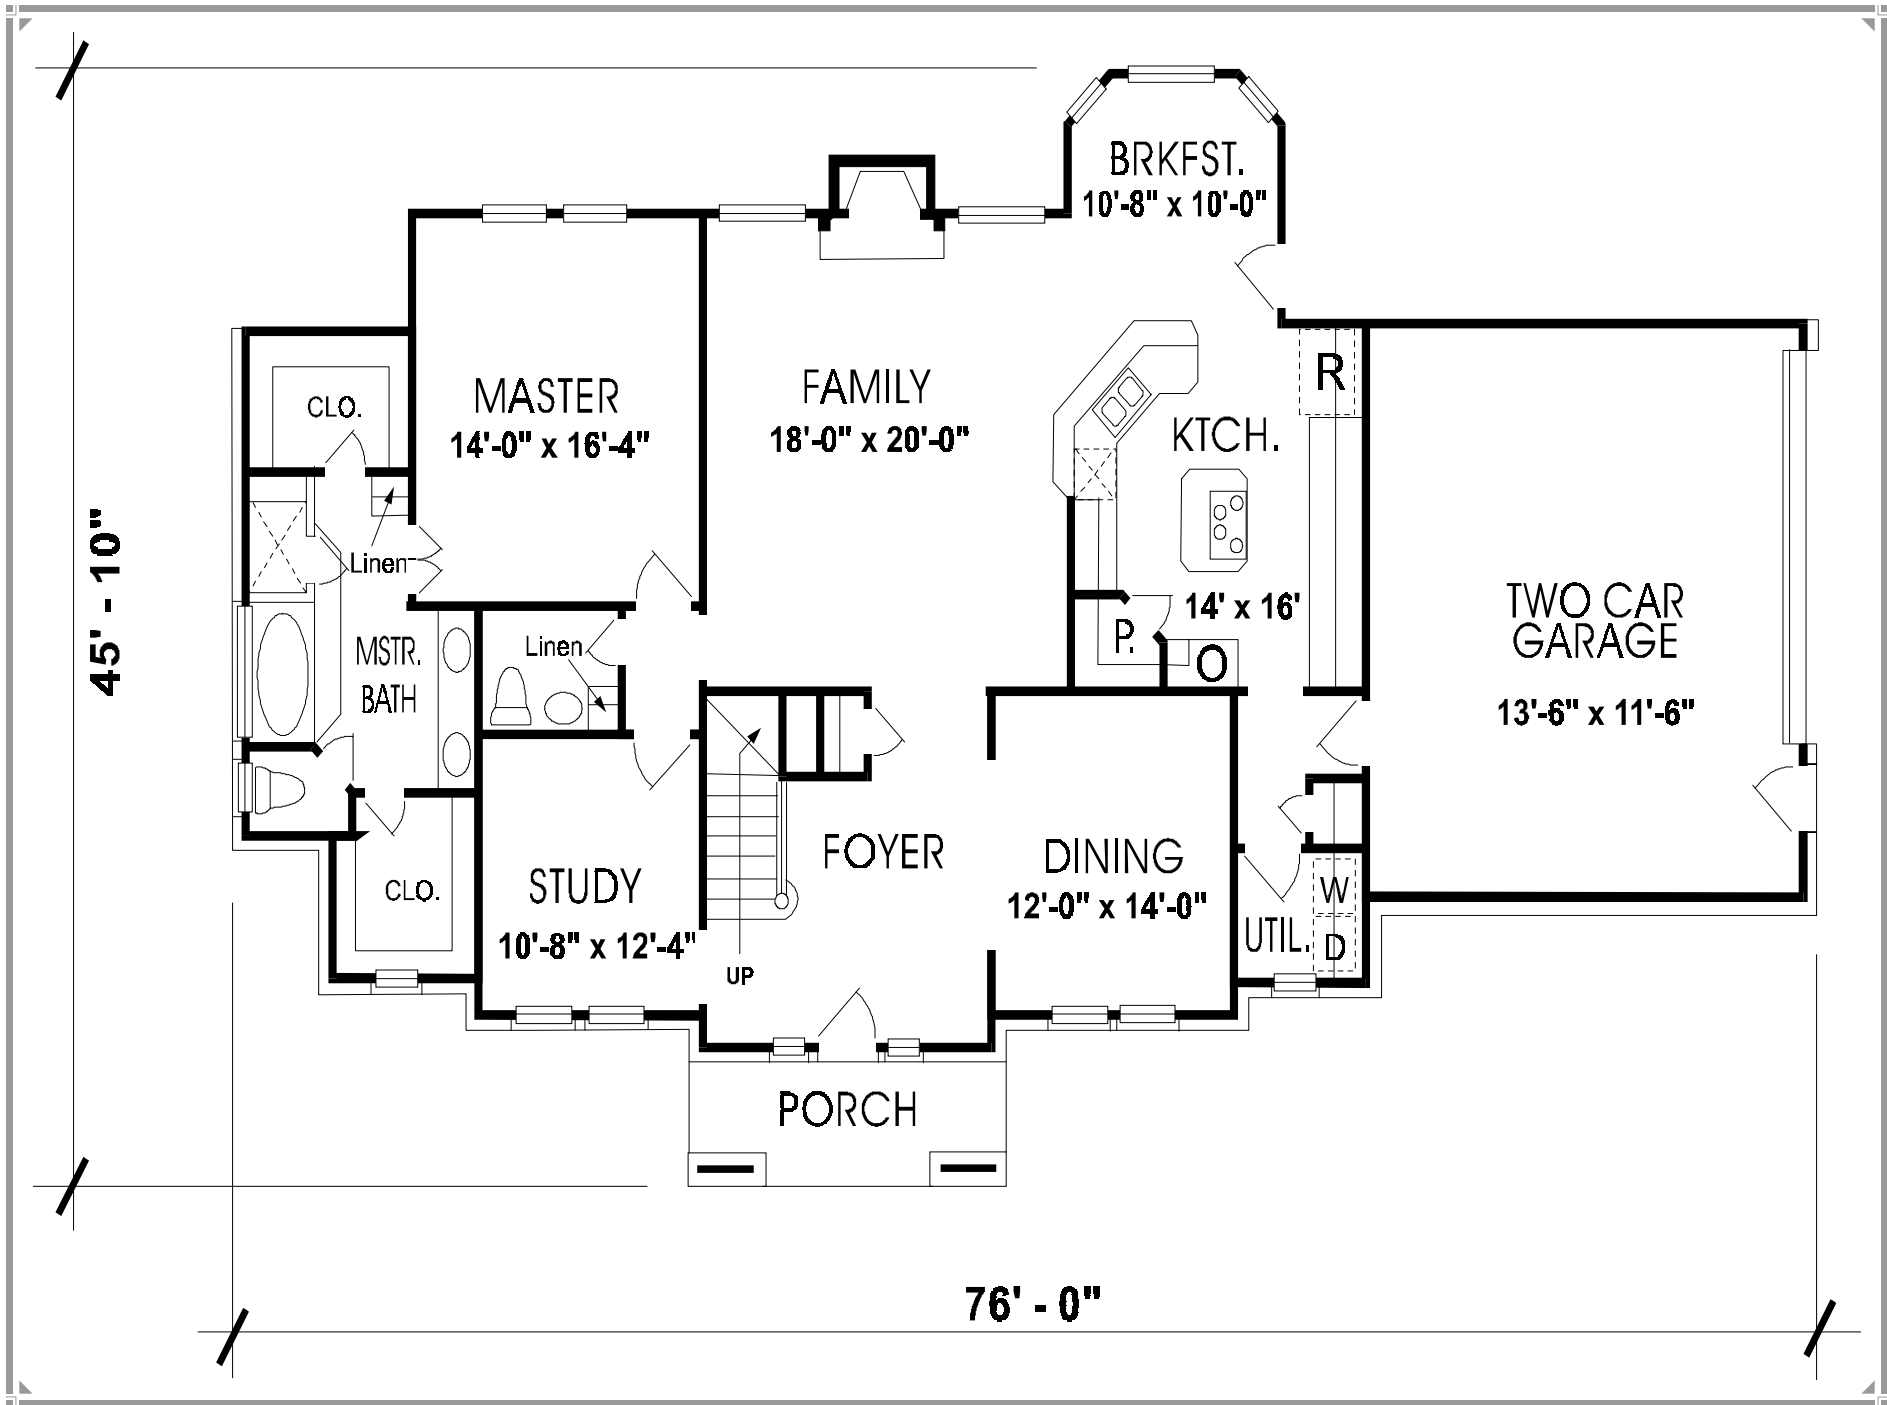

# The Norwood

*Total Heated Sq. Ft. 3350*

45' - 10"

76' - 0"

## *Tasteful Impression*

*A stately facade of stylish quoins, brick detail and a soaring arched entry creates a tasteful impression for this four-bedroom home, which offers plenty of room for expansion.*

*The foyer opens to a sprawling family room with a fireplace. The adjoining island kitchen sports a handy snack bar and a sunny bayed breakfast nook.*

*Upstairs, an elegant loft overlooks the foyer, while the spacious game room features a coffered ceiling. Three ample bedrooms and two unfinished areas fill out the floor.*

*Total Heated Sq. Ft. 3350*