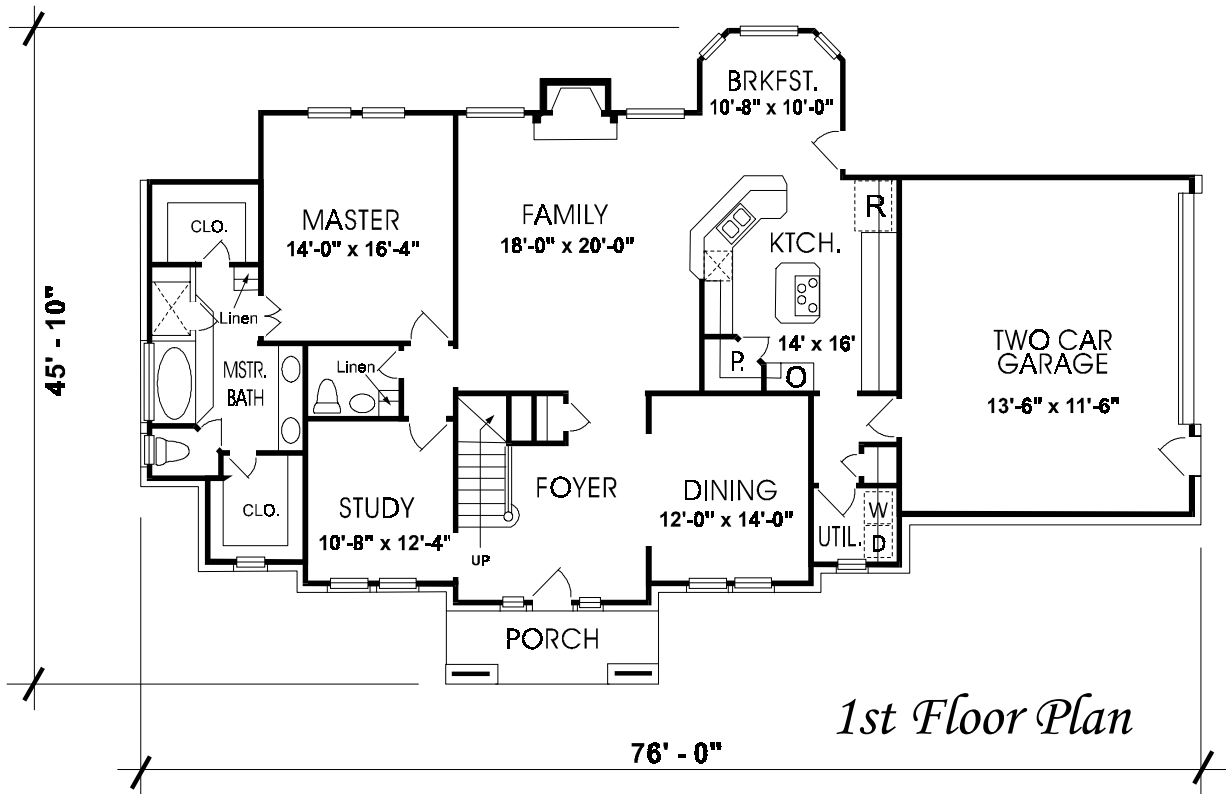

# The Norwood

*Total Heated Sq. Ft. 3350*

45' - 10"

76' - 0"

## *Tasteful Impression*

*A stately facade of stylish quoins, brick detail and a soaring arched entry creates a tasteful impression for this four-bedroom home, which offers plenty of room for expansion.*

*The foyer opens to a sprawling family room with a fireplace. The adjoining island kitchen sports a handy snack bar and a sunny bayed breakfast nook.*

*Upstairs, an elegant loft overlooks the foyer, while the spacious game room features a coffered ceiling. Three ample bedrooms and two unfinished areas fill out the floor.*

*Total Heated Sq. Ft. 3350*