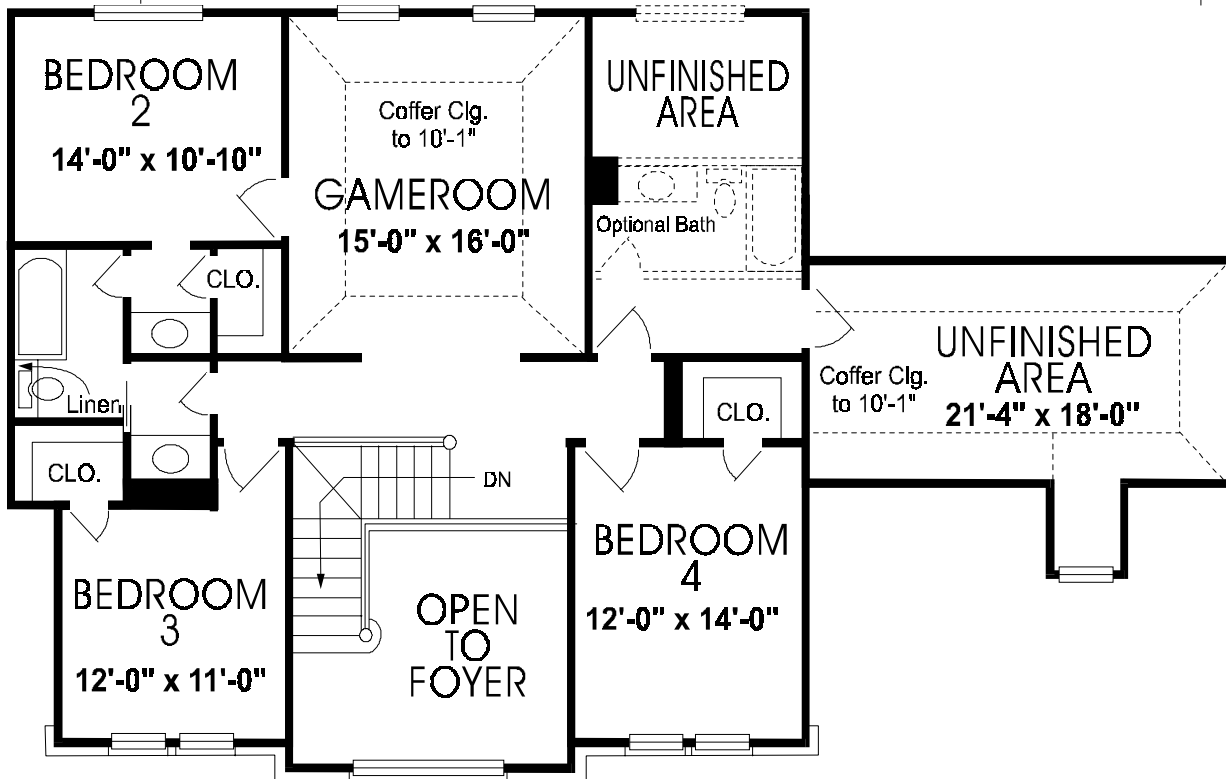

# The Norwood

*Total Heated Sq. Ft. 3350*

45' - 10"

76' - 0"

## *Tasteful Impression*

*A stately facade of stylish quoins, brick detail and a soaring arched entry creates a tasteful impression for this four-bedroom home, which offers plenty of room for expansion.*

*The foyer opens to a sprawling family room with a fireplace. The adjoining island kitchen sports a handy snack bar and a sunny bayed breakfast nook.*

*Upstairs, an elegant loft overlooks the foyer, while the spacious game room features a coffered ceiling. Three ample bedrooms and two unfinished areas fill out the floor.*

*Total Heated Sq. Ft. 3350*