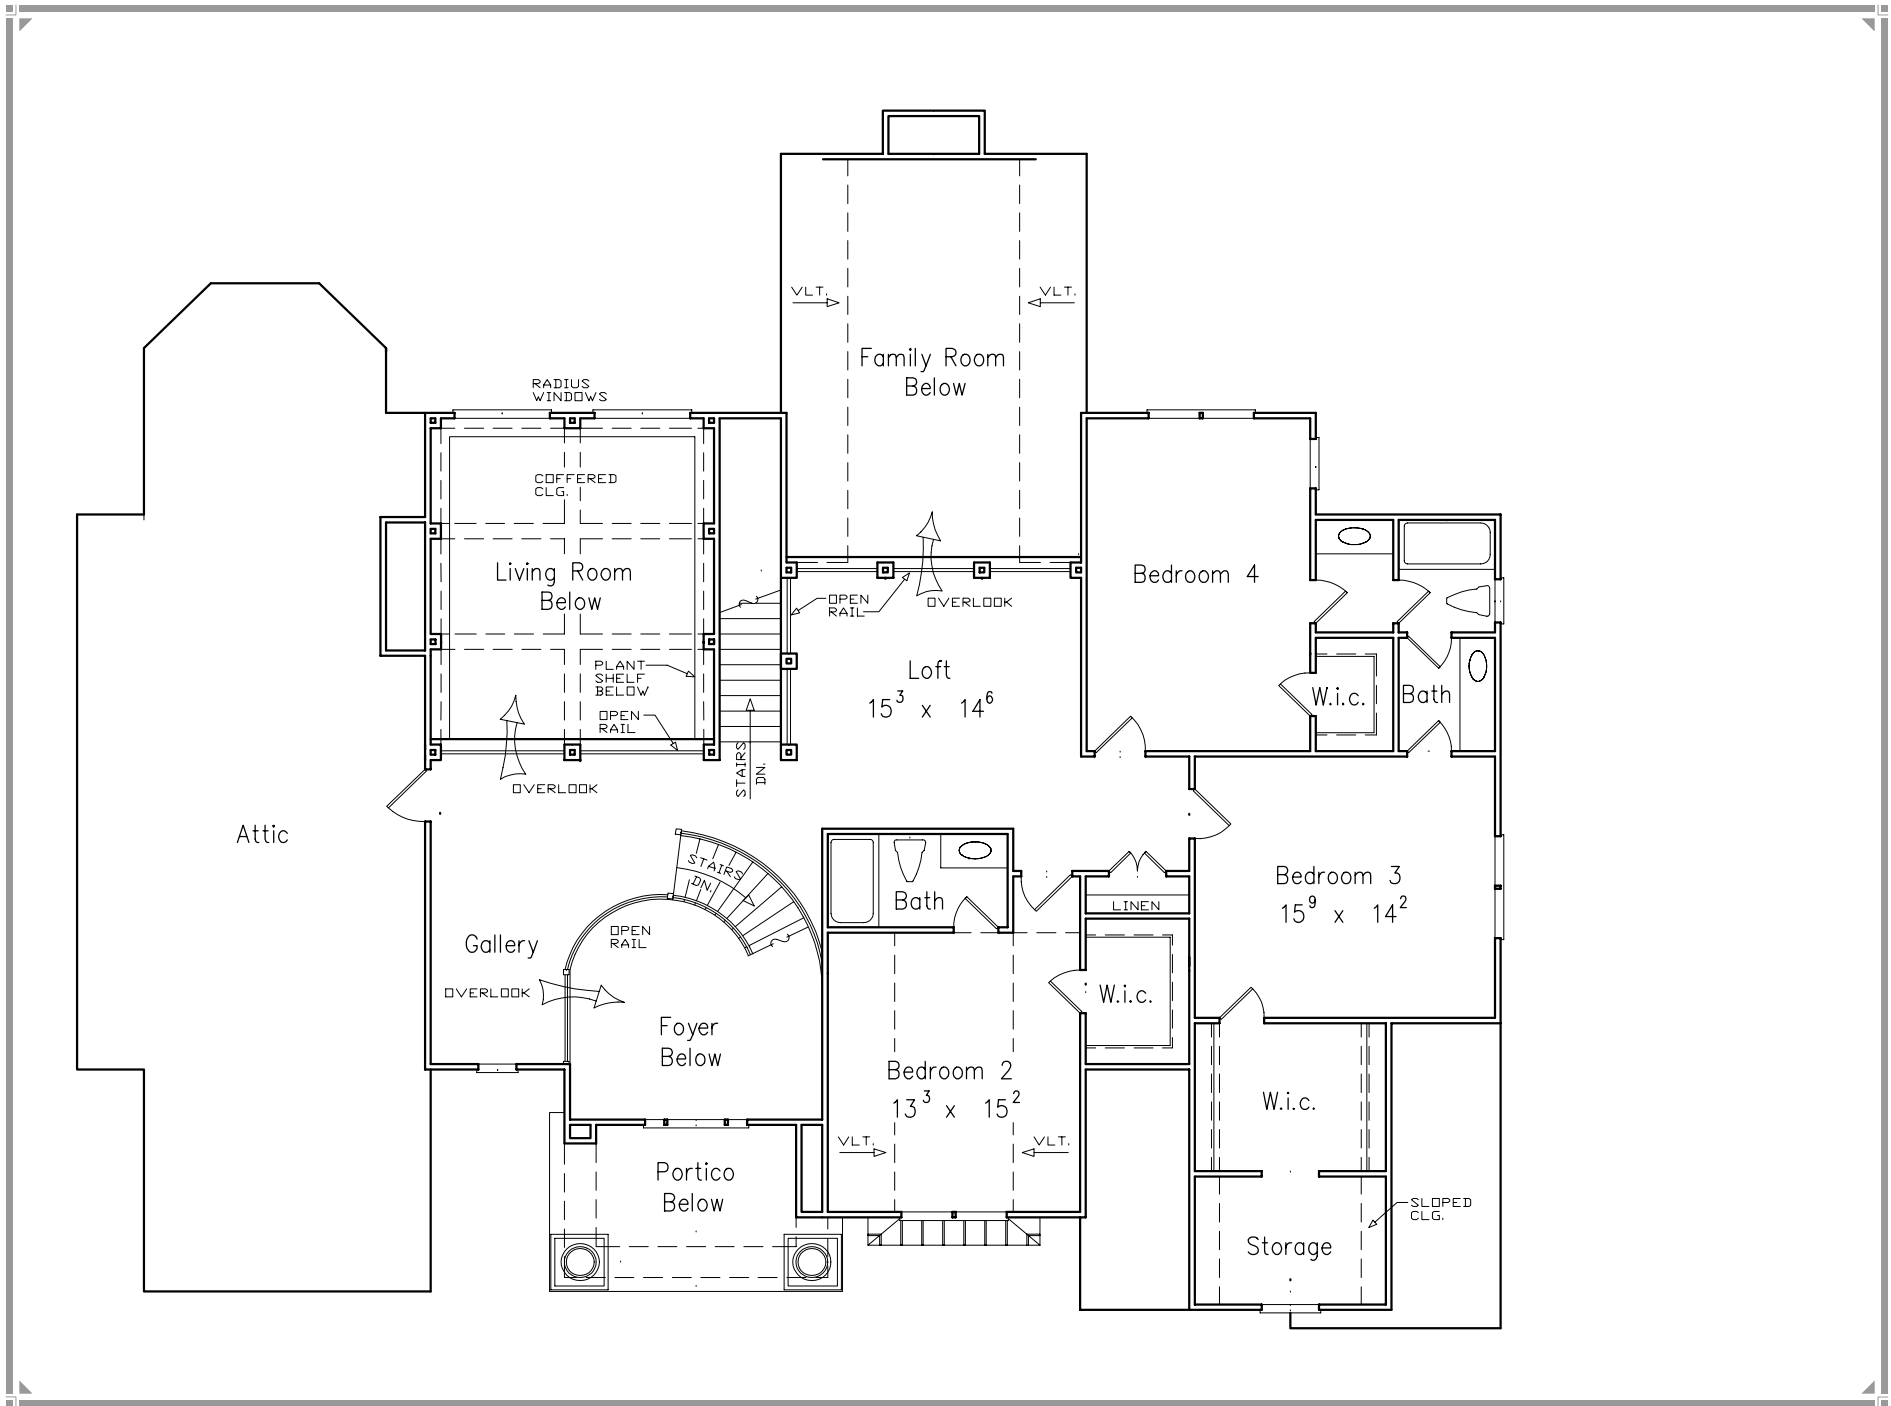

TyCam Home Builders, Inc.

Presents

*The
Wynngate*

74'-6"

65'-10"

The Wyngate

Fashion Column

The massive columns adorning the front of this remarkable home make a lasting impression.

A fantastic two-story foyer opens to an awe-inspiring two-story living room accented by columns and anchored by a mammoth fireplace.

The large gourmet kitchen includes a serving bar that looks into the vaulted family room, which flaunts an additional fireplace.

A large vaulted sitting room, dual walk-in closets and a huge raised bath combine to create a luxuriant master suite.

Total Heated Sq. Ft. 4256