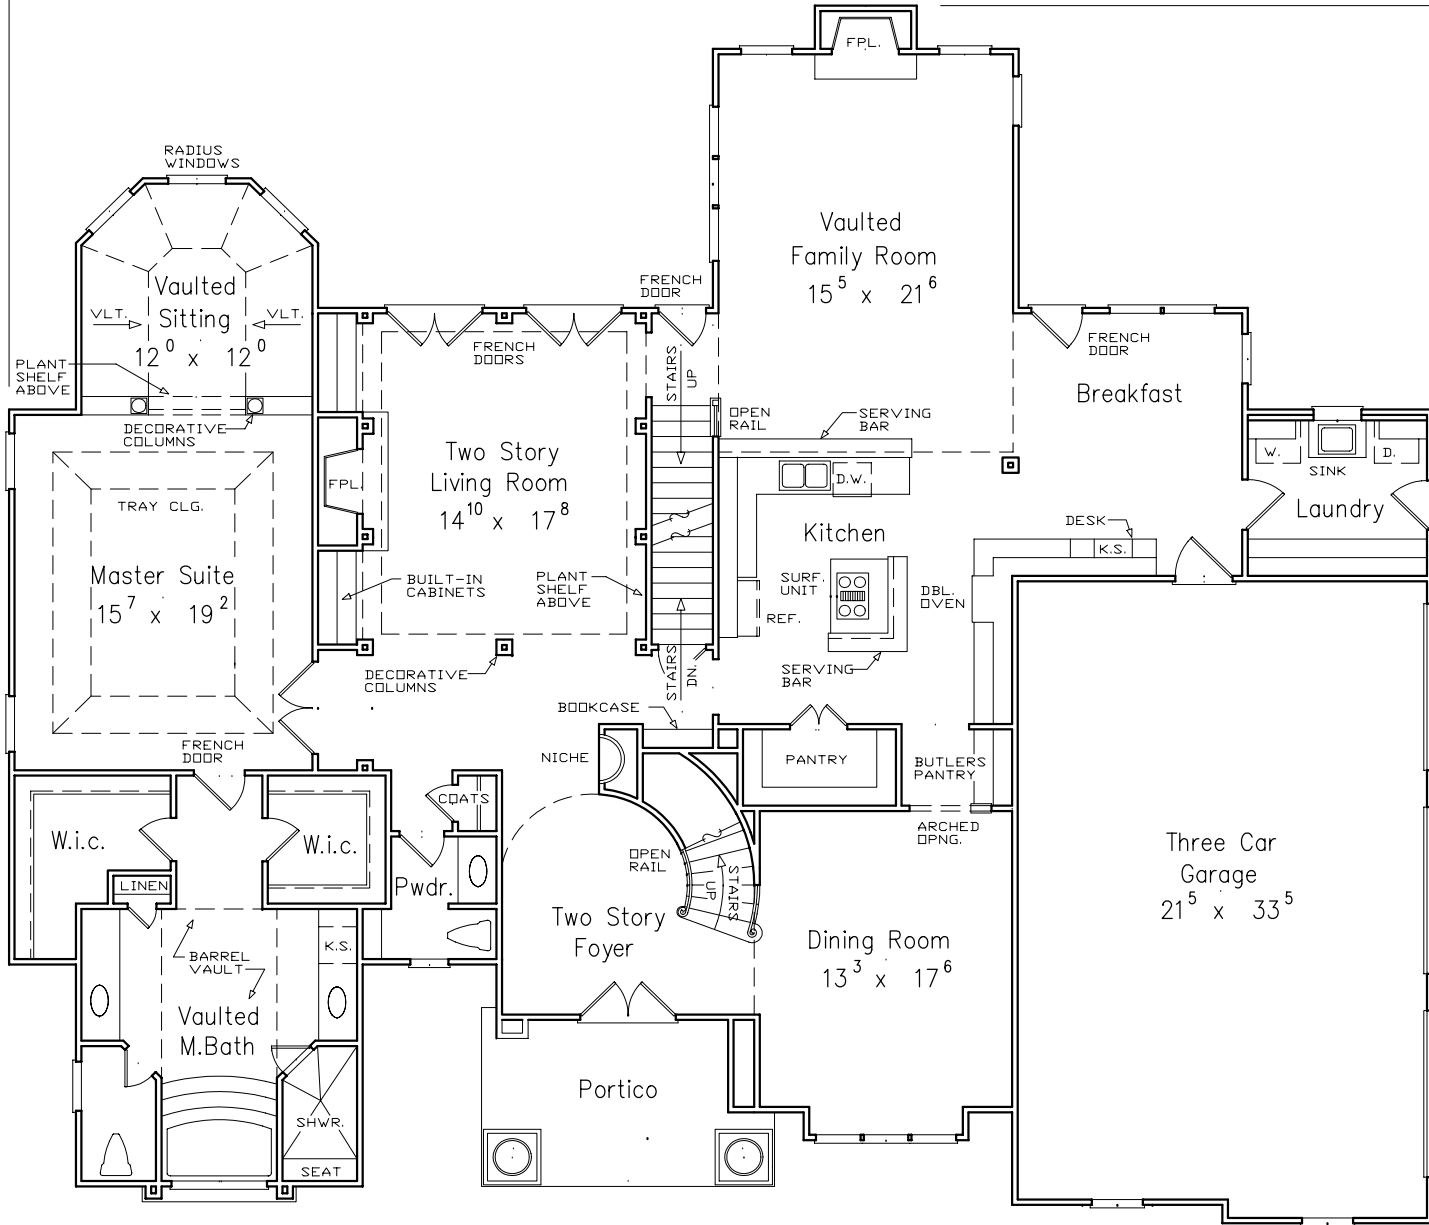

TyCam Home Builders, Inc.

Presents

*The
Wynngate*

74'-6"

65'-10"

The Wyngate

Fashion Column

The massive columns adorning the front of this remarkable home make a lasting impression.

A fantastic two-story foyer opens to an awe-inspiring two-story living room accented by columns and anchored by a mammoth fireplace.

The large gourmet kitchen includes a serving bar that looks into the vaulted family room, which flaunts an additional fireplace.

A large vaulted sitting room, dual walk-in closets and a huge raised bath combine to create a luxuriant master suite.

Total Heated Sq. Ft. 4256